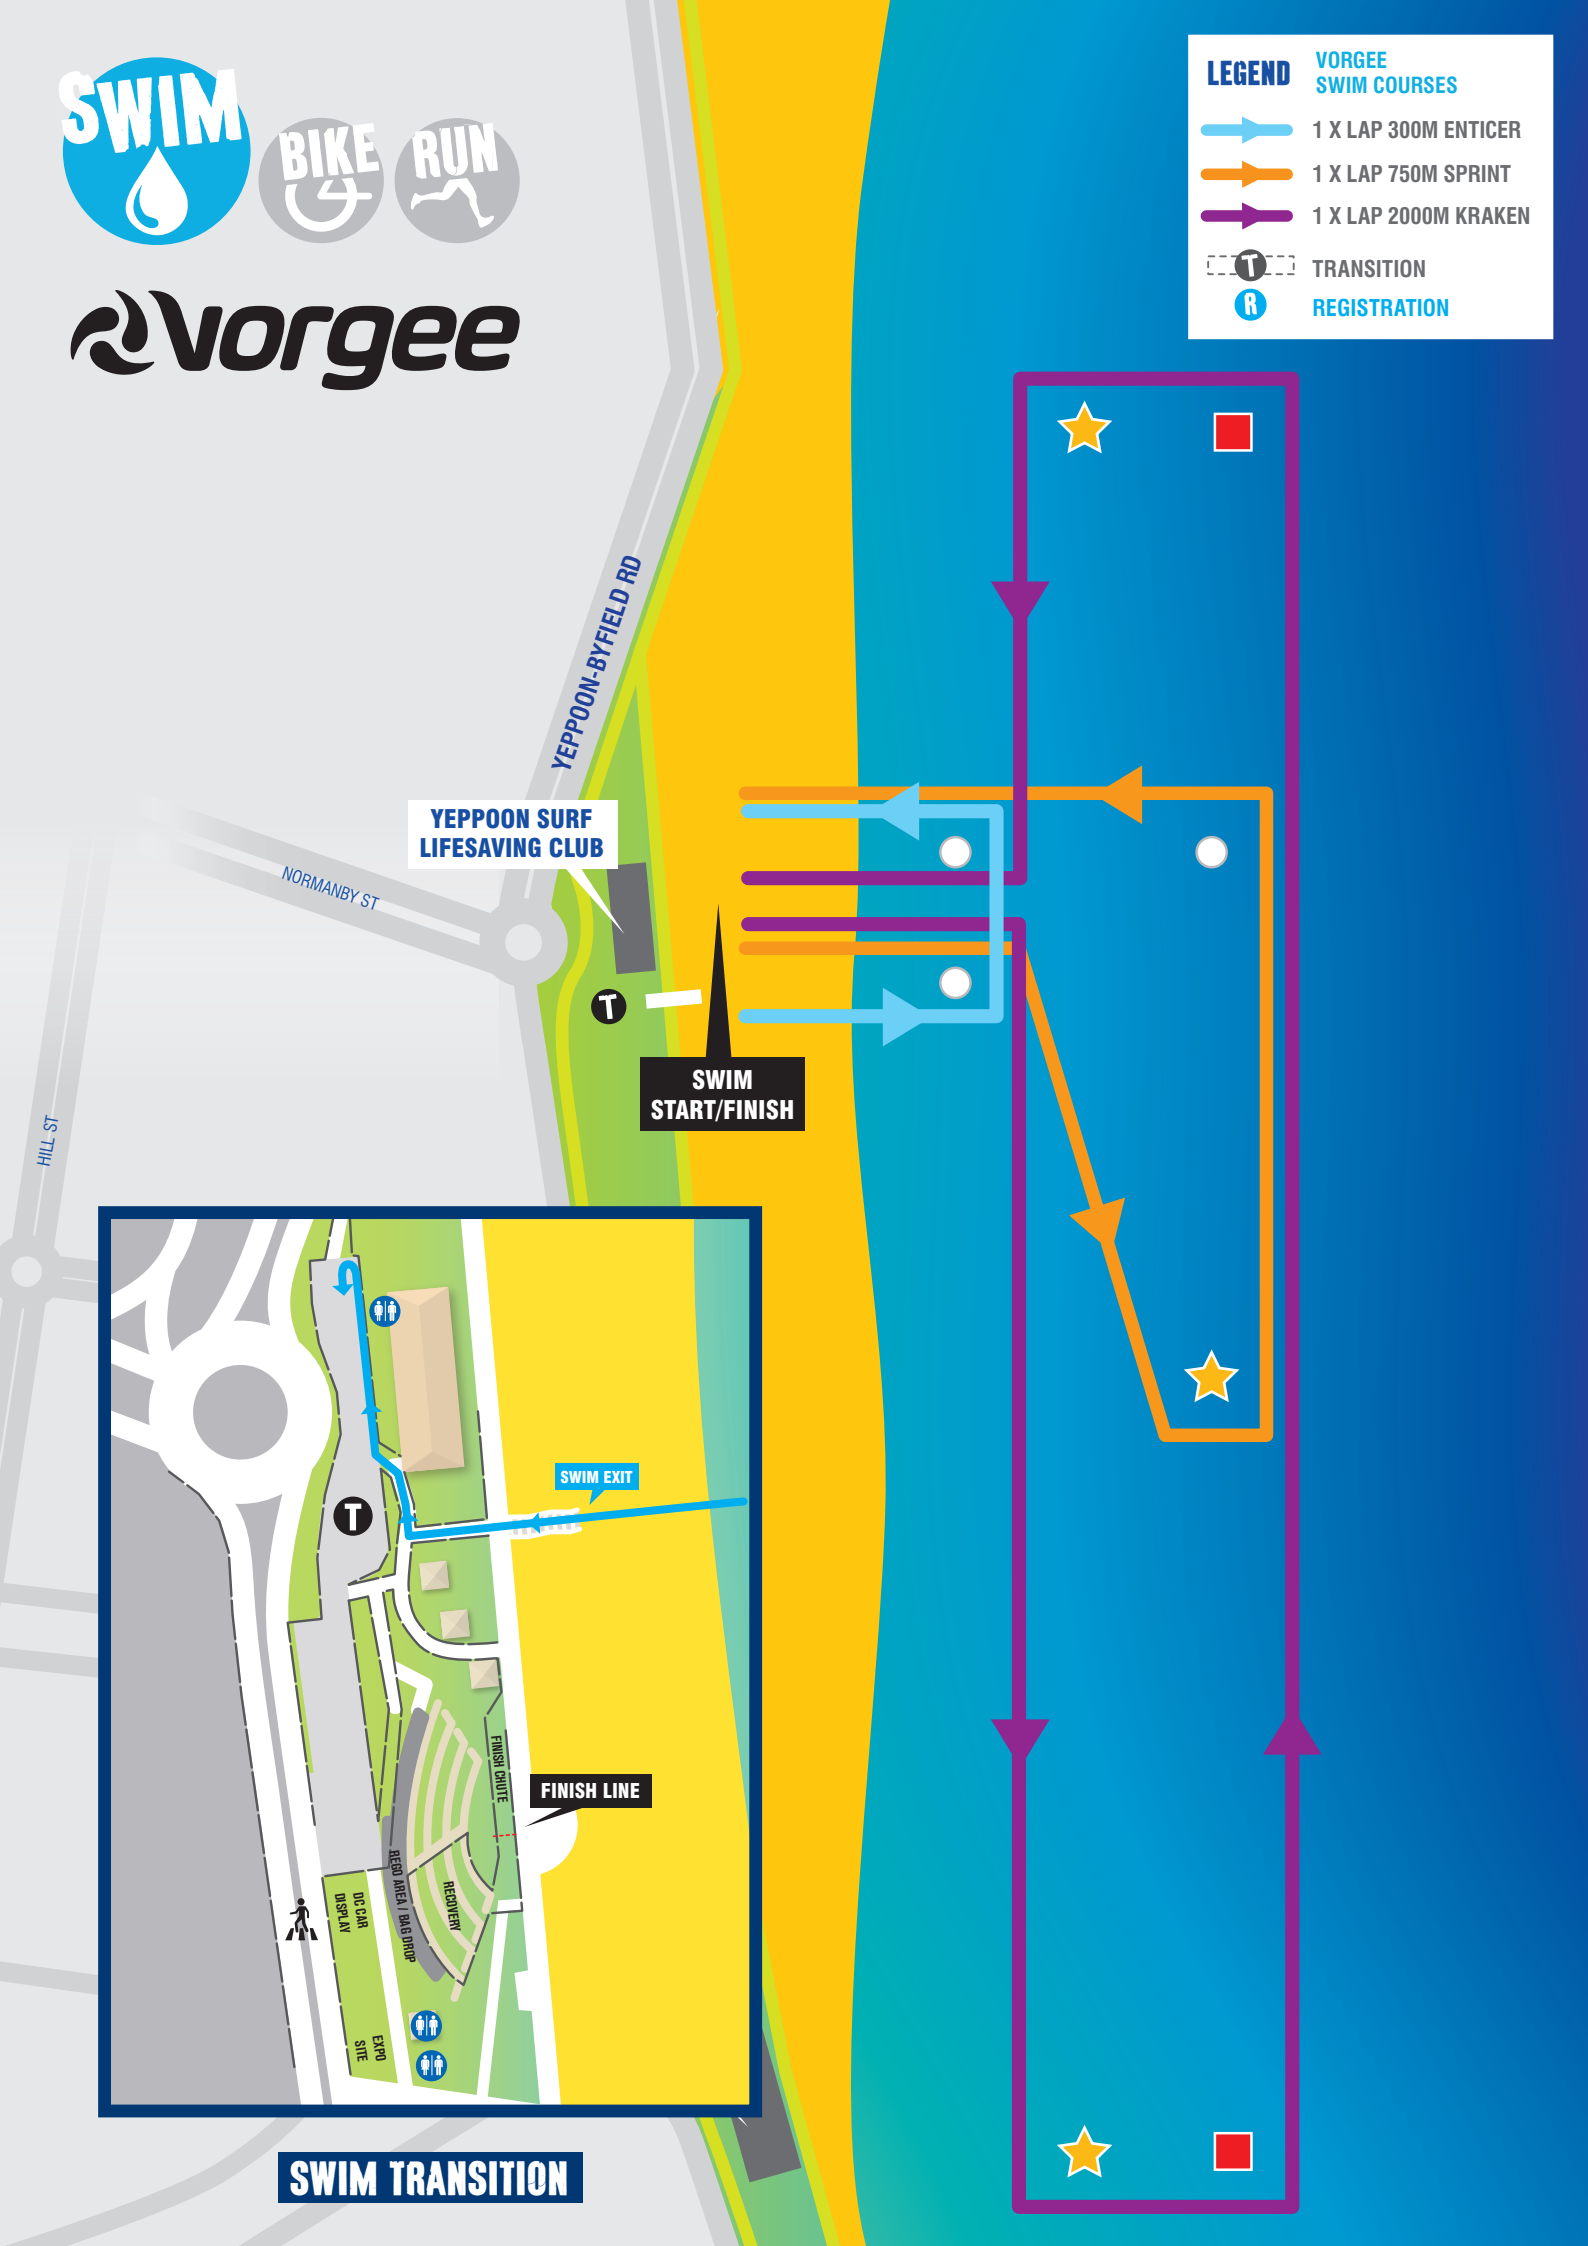

vorgee

LEGEND VORGEE SWIM COURSES

- 1 X LAP 300M ENTICER
- 1 X LAP 750M SPRINT
- 1 X LAP 2000M KRAKEN
- TRANSITION
- REGISTRATION

SWIM TRANSITION