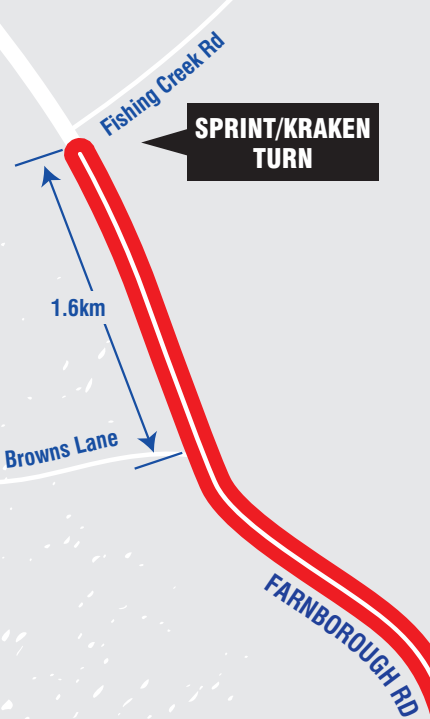

BIKES ON HIGH

LEGEND

- 1 X LAP ENTICER
- 1 X LAPS SPRINT
- 4 X LAPS KRAKEN

**SPRINT/KRAKEN
TURN**

ENTICER TURN

Panorama Drive

FARNBOROUGH RD

To Capricorn Resort >

NORMANBY ST

YEPPON

**BIKE
START/FINISH**

BIKE TRANSITION AND TURN